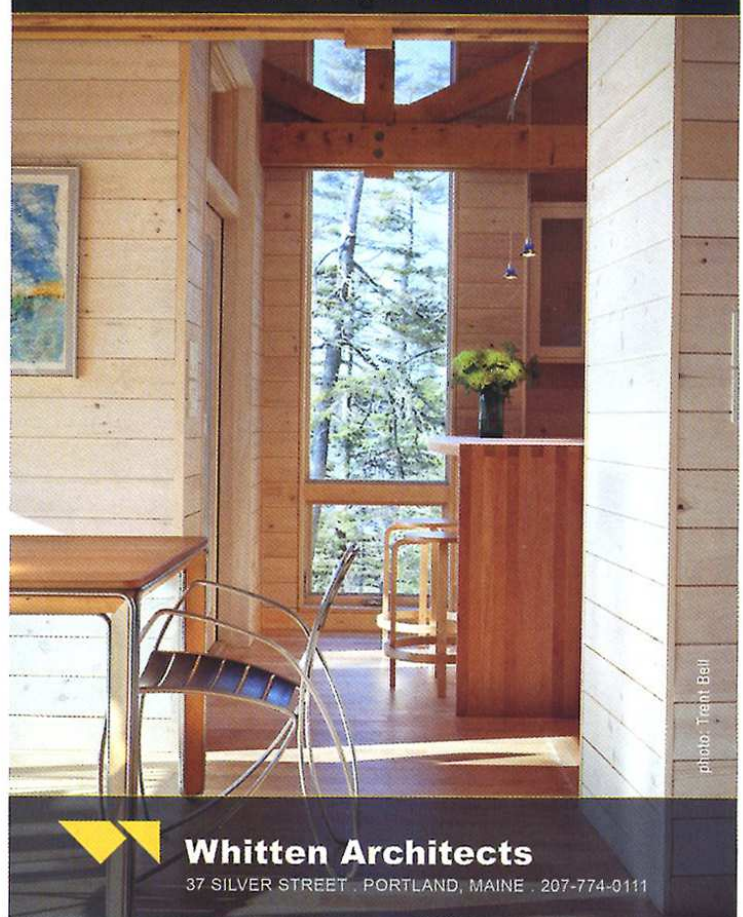

DESIGN WIRE

1 **PAUL LEWANDOWSKI**, architect and design leader at SMRT, designed a raincoat for Betabrand—the Nor'Easter—that will be released for commercial sales in fall 2014. Lewandowski's day job may be as an architect, but his love of textile design has always been with him: he made his wife's wedding dress, garments for friends, he even flirted with a chance to compete on *Project Runway*. The Nor'Easter's design reflects his Maine roots, as it was created with Maine fishermen in mind—heavy duty and with an aesthetic that resembles the color blocking of a lobster buoy. Presales are expected to begin in April.
betabrand.com

view our new website at [.whittenarchitects.com](http://whittenarchitects.com)

photo: Trean Bell

Whitten Architects

37 SILVER STREET · PORTLAND, MAINE · 207-774-0111

OLD PORT SPECIALTY TILE CO

59 MIDDLE STREET · PORTLAND, MAINE 04101 207.775.2238 · 888.403.0816