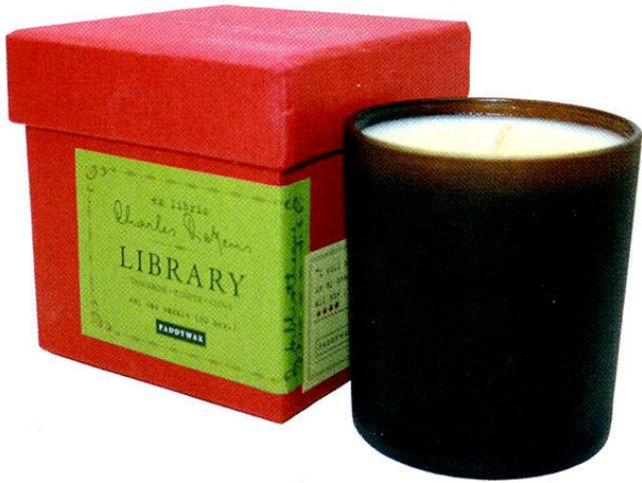

Charles Dickens Library Candle
Paddywax, $25, www.paddywax.com