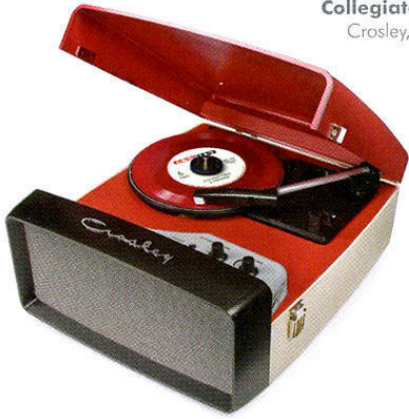

# 2012 HOLIDAY GIFT GUIDE

for him GIFT GUIDE

**Collegiate Turntable in Red & Cream**  
Crosley, \$150, [www.crosleyradio.com](http://www.crosleyradio.com)

**Fitness Towel**  
Lacoste, \$20  
[www.macys.com](http://www.macys.com)