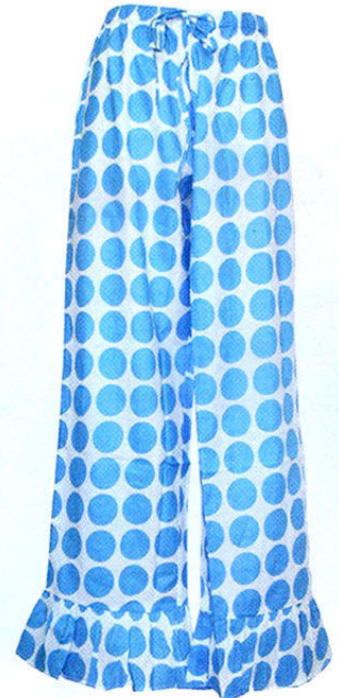

Sharon PJ Pants in Turquoise Dots
PB & Jellie, $35, Toad Hall Antiques & Gifts,
www.toadhallmemphis.com