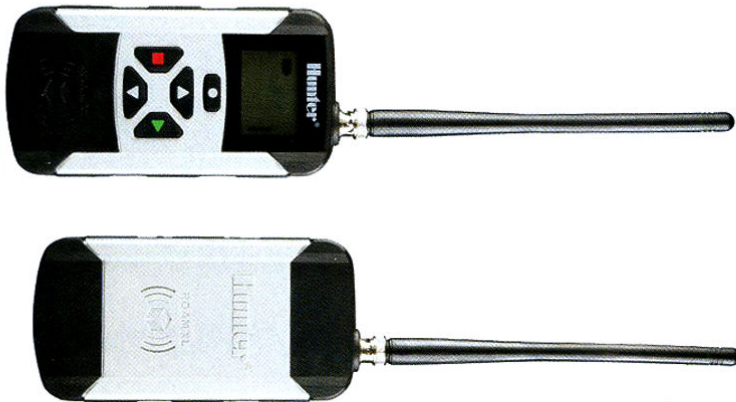

**Vintage Provence Round Platter**  
 \$518, [www.blackberryfarm.com](http://www.blackberryfarm.com)

**Roam XL Long Distance Remote**  
 Hunter, \$850, [www.hunterindustries.com](http://www.hunterindustries.com)