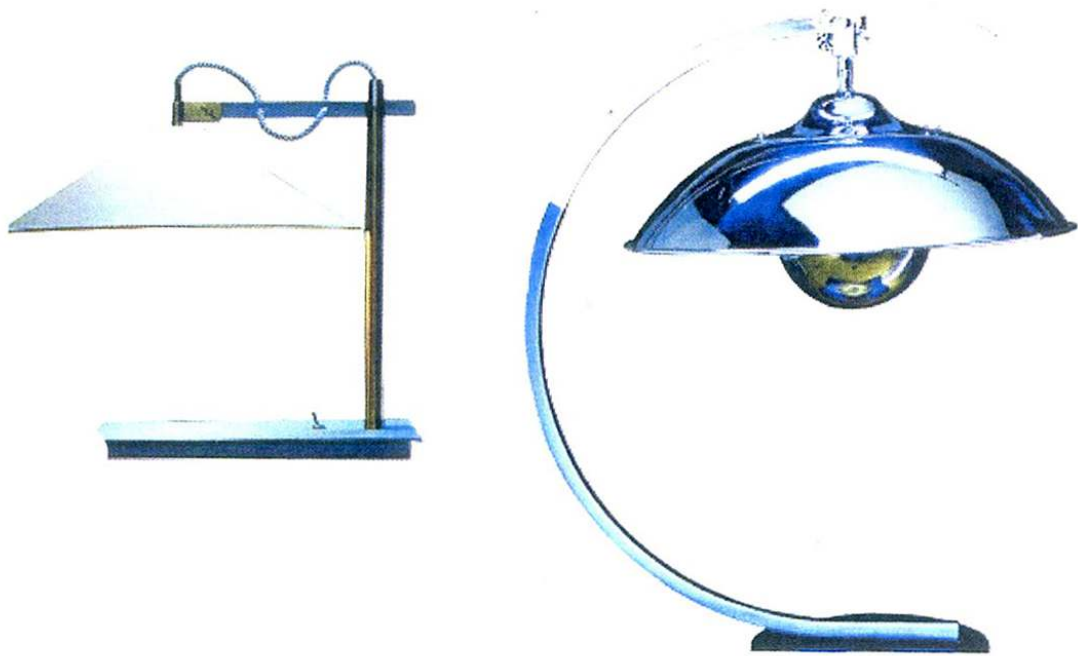

1 2DST lamp by Cedric Hartman, 14.25 inches high; 402-344-4474, cedrichartman.com. SELECTED BY HEATHER WELLS.

2 Desk lamp by E. Bucquet, 28 inches high, available from Sedia, Inc.; 617-451-2474, sedia.com. SELECTED BY HEATHER WELLS.

3 Kraft desk lamp from Ralph Pucci, 17 inches high; 212-633-0452, ralphpucci.net. SELECTED BY WILLIAM GREGORY.

4 Fortuny desk lamp from Ralph Pucci, 24 inches high. SELECTED BY WILLIAM GREGORY.