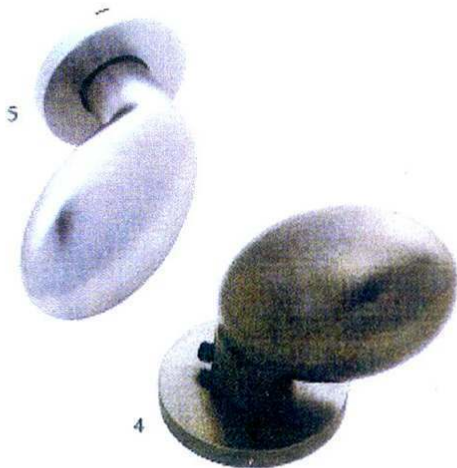

1 Hand-hammered Series knob from Enoch Robinson Co. Collection, ER Butler; 617-722-0230, erbutler.com. SELECTED BY WILLIAM GREGORY.

2 Knurled compound curve knob by Nanz; 212-367-7000, nanz.com. SELECTED BY WILLIAM GREGORY.

3 Traditional Series knob from Enoch Robinson Co. Collection, ER Butler. SELECTED BY HEATHER WELLS.

4, 5 Door knobs 2304 and 2326 by FS&B; 203-404-4700, fsbusa.com. SELECTED BY MEICHI PENG.

6 Empire Series lever with mother of pearl by ER Butler. SELECTED BY HEATHER WELLS.

PHOTOGRAPHS BY JILL BENJAMIN