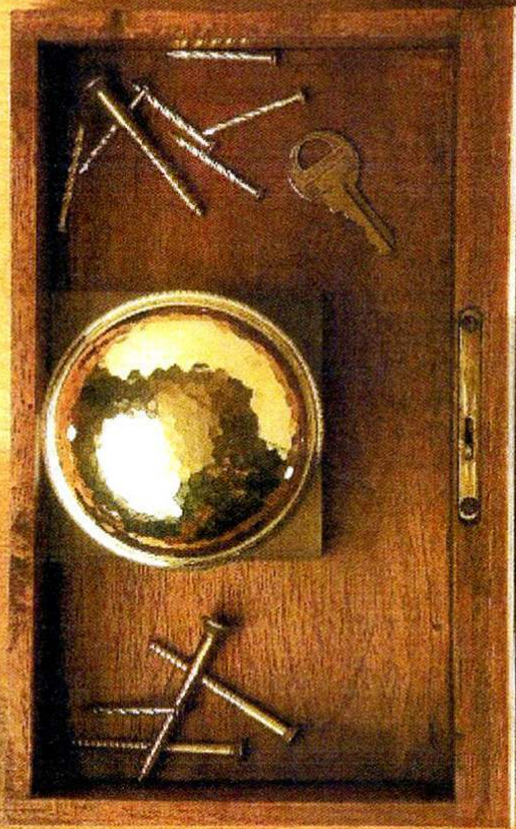

www.newenglandmag.com

ON DISPLAY UNTIL MAR 11, 2008

D 1 >

TURNING POINT

A new year, a new look. So we asked designers William Gregory, Heather Wells, and Meichi Peng to hone in on simple objects that add understated elegance to any design: eye-catching doorknobs (page 22), inviting daybeds (page 24), and illuminating desk lamps (page 26).