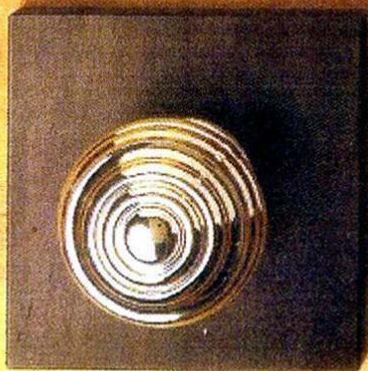

www.newenglandmag.com

ON DISPLAY UNTIL MAR 11, 2008

D 1 >

TURNING POINT

A new year, a new look. So we asked designers William Gregory, Heather Wells, and Meichi Peng to hone in on simple objects that add understated elegance to any design: eye-catching doorknobs (page 22), inviting daybeds (page 24), and illuminating desk lamps (page 26).