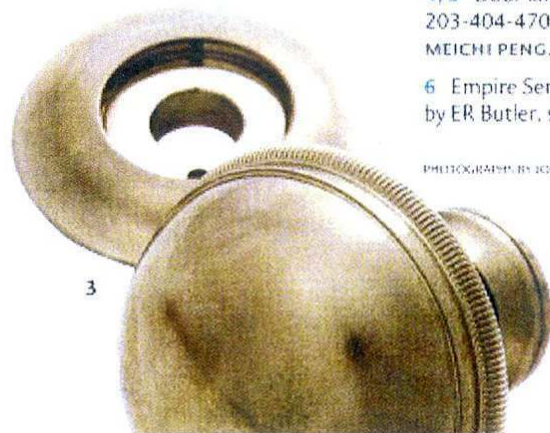

1 Hand-hammered Series knob from Enoch Robinson Co. Collection, ER Butler; 617-722-0230, erbutler.com. SELECTED BY WILLIAM GREGORY.

2 Knurled compound curve knob by Nanz; 212-367-7000, nanz.com. SELECTED BY WILLIAM GREGORY.

3 Traditional Series knob from Enoch Robinson Co. Collection, ER Butler. SELECTED BY HEATHER WELLS.

4, 5 Door knobs 2304 and 2326 by FS&B; 203-404-4700, fsbusa.com. SELECTED BY MEICHI PENG.

6 Empire Series lever with mother of pearl by ER Butler. SELECTED BY HEATHER WELLS.

PHOTOGRAPHS BY JILL BENJAMIN