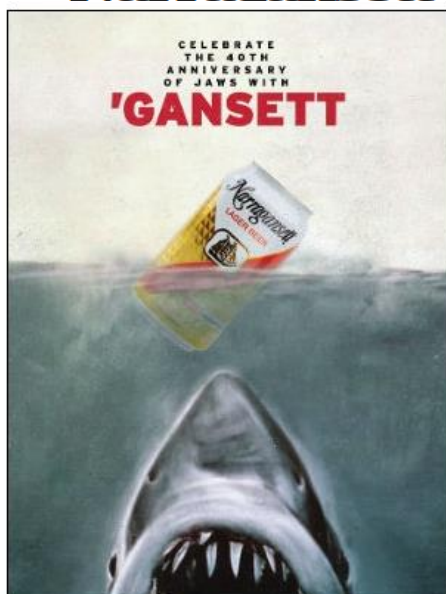

MEN'S JOURNAL

FOOD & DRINK

Celebrate the 40th Anniversary of 'Jaws' With Retro Narragansett Cans

Narragansett is re-releasing its retro can design that appeared in 'Jaws.'

Few films have had more of an impact on audiences as *Jaws*. Released in June of 1975, the movie was the first summer blockbuster, pulling in over \$7 million (a huge amount for the time, and \$32 million in today's dollars) in its first weekend and earning back its budget in only two weeks.

RELATED: America's Most Patriotic Craft Beers

The movie was filmed at Martha's Vineyard and took place on fictional Amity Island. Besides actors Roy Scheider, Robert Shaw, and Richard Dreyfuss, *Jaws* also had another famous cameo: A can of beer is seen throughout, including in the hands of Shaw who played Quint.

That beer was Narragansett and it appeared completely organically and authentically. "Narragansett was the number-one beer in New England and the beer choice of fisherman from Block Island to Bangor at the time the movie was filmed so it was very likely that Captain Quint would have been drinking Narragansett that summer," says Narragansett President Mark Hellendrung.

"We like to tap into our heritage by releasing our lager in different retro cans a few times throughout the year, and the 1975 retro can has become synonymous with summer," says Hellenburg. "Drinkers today can imitate Robert Shaw in *Jaws* and crush it like Quint all summer."